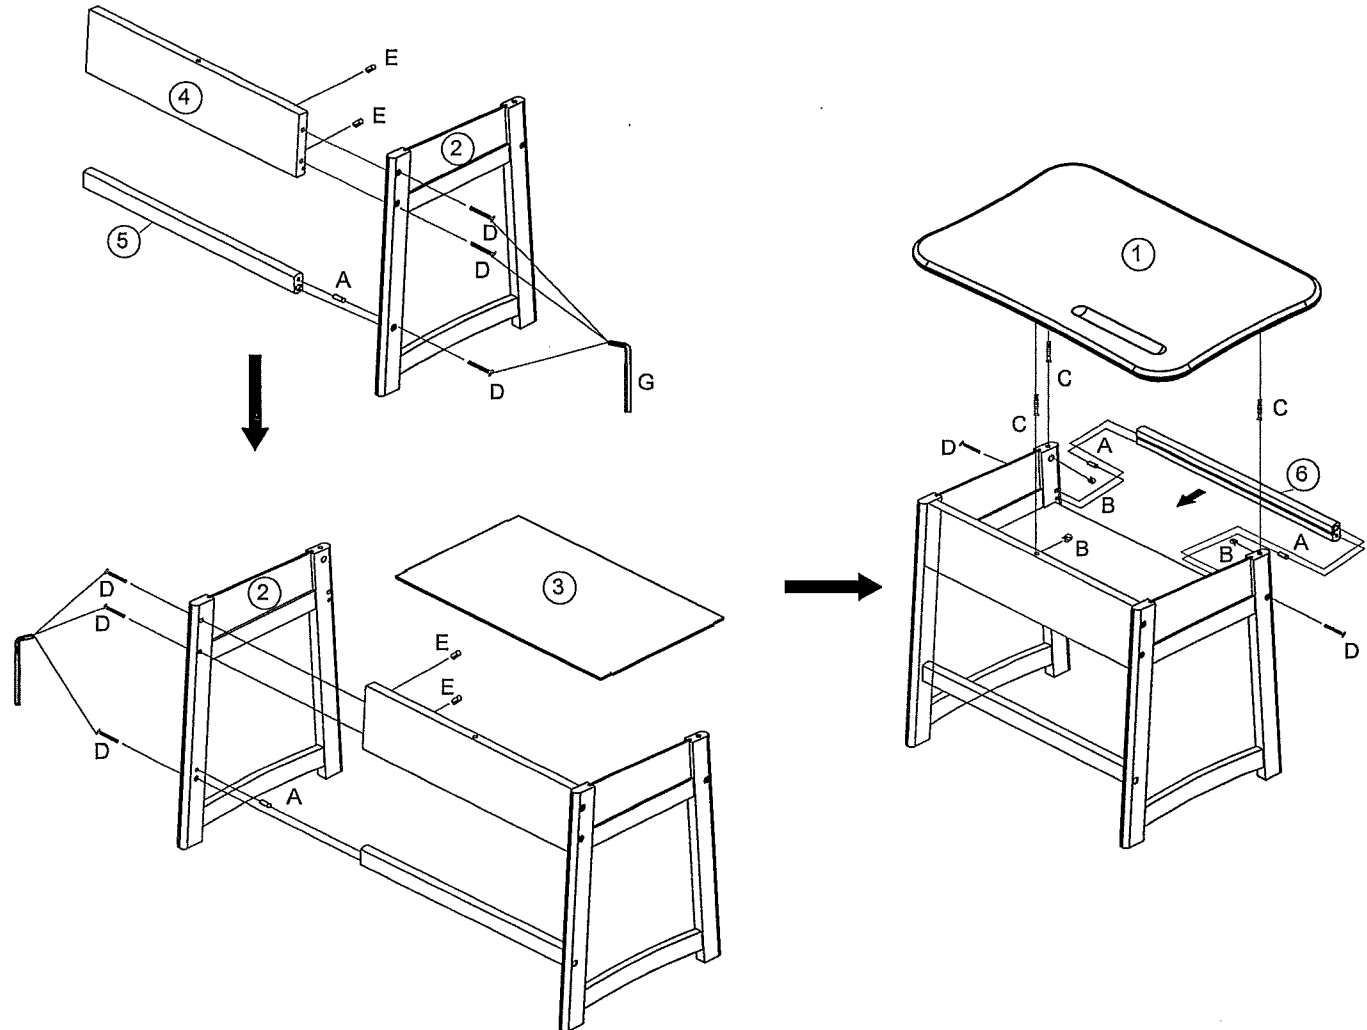

INSTRUCTION FOR USE

DESK Style # 550

Lipper International Inc

Factor 235 Washington Street
 Wallingford, CT 06492
 Telephone: (800) 243-3129, or (203) 269-8588

HARDWARE LIST

1  x1pc	4  x1pc	
2  x2pcs	5  x1pc	
3  x1pc	6  x1pc	
A  D6x20=4	B  11.9X10.5=3	C  D7X35=3
D  M6X40=8	E  M6X13=4	G  =1

"Hardware assembly package contains small parts; Adult assembly only"
 "Power Tools Not Recommended"

INSTRUCTION FOR USE

CHAIR Style # 550

Lipper International Inc

235 Washington Street
 Wallingford, CT 06492
 Telephone: (800) 243-3129, or (203) 269-8588