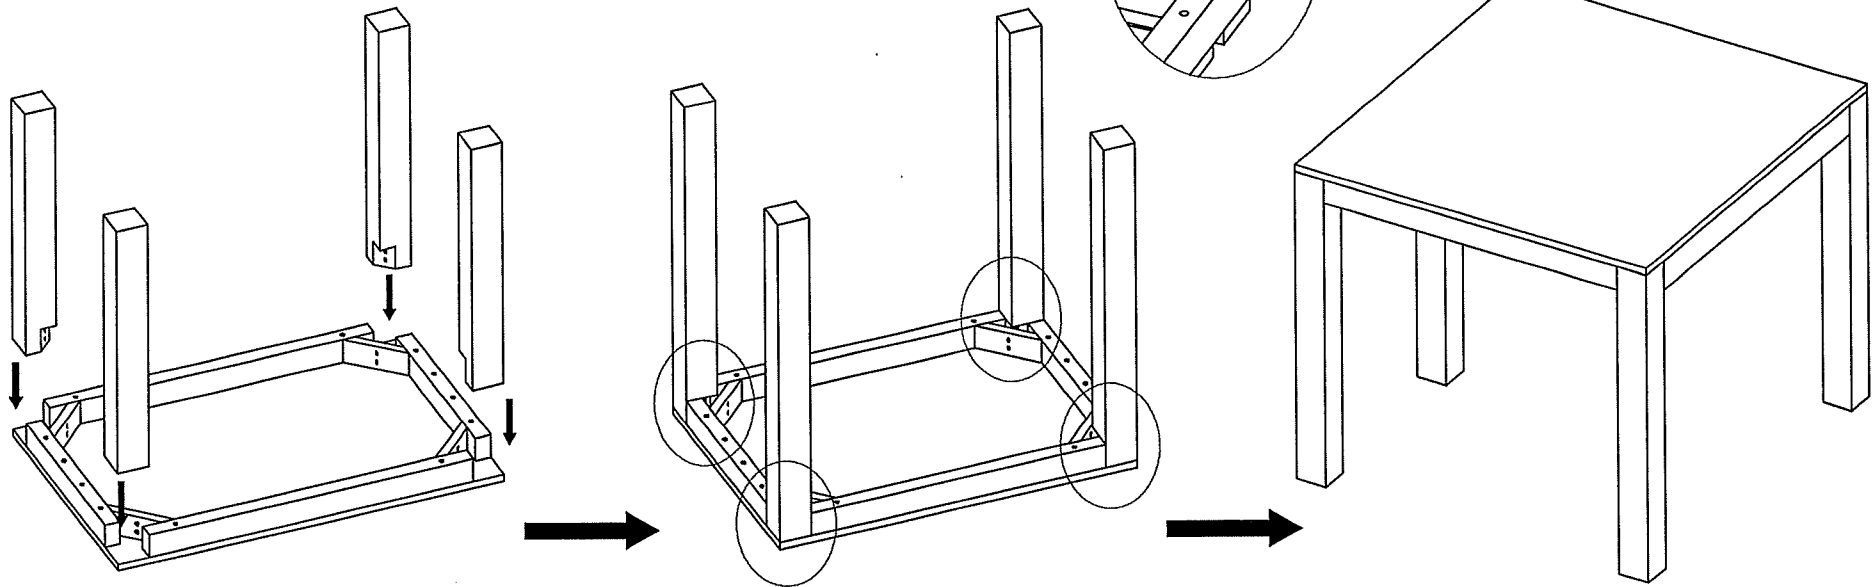

INSTRUCTION FOR USE

TABLE Style # 585

Lipper International Inc

235 Washington Street
Wallington, CT 06492
Telephone: (800) 243-3129, or (203) 269-8588

HARDWARE LIST

(M6 x 45 mm) x 8 pcs

4 mm x 1 pc

"Hardware assembly package contains small parts; Adult assembly only"
"Power Tools Not Recommended"

INSTRUCTION FOR USE

CHAIR Style # 585

Lipper International Inc

235 Washington Street
Wallingford, CT 06492
Telephone: (800) 243-3129, or (203) 269-8588

HARDWARE LIST

1  x 1 pc	4  x 1 pc
2  x 2 pcs	5  x 1 pc
3  x 2 pcs	C  x 10 pcs
	D  x 6 pcs
	E  x 2 pcs