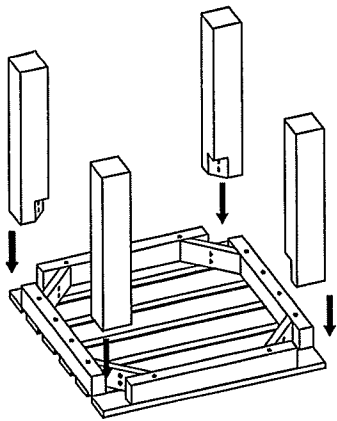

INSTRUCTION FOR USE

STOOL Style # 575

Lipper International Inc

235 Washington Street
Wallingford, CT 06492
Telephone: (800) 243-3129, or (203) 289-8588

HARDWARE LIST

(M6 x 45 mm) x 8 pcs

4 mm x 1 pc

"Hardware assembly package contains small parts; Adult assembly only"
"Power Tools Not Recommended"