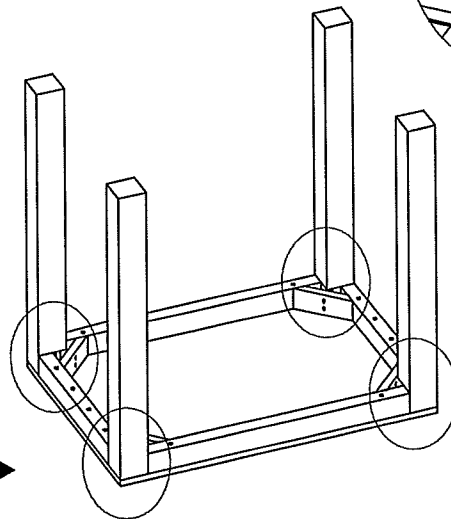

INSTRUCTION FOR USE

TABLE Style # 575

Lipper International Inc

235 Washington Street
Wallington, CT 06492
Telephone: (800) 243-3129, or (203) 289-8588

HARDWARE LIST

(M6 x 45 mm) x 8 pcs

4 mm x 1 pc

"Hardware assembly package contains small parts; Adult assembly only"
"Power Tools Not Recommended"

INSTRUCTION FOR USE

STOOL Style # 575

Lipper International Inc

235 Washington Street
Wallingford, CT 06492
Telephone: (800) 243-3129, or (203) 289-8588

HARDWARE LIST

(M6 x 45 mm) x 8 pcs

4 mm x 1 pc

"Hardware assembly package contains small parts; Adult assembly only"
"Power Tools Not Recommended"