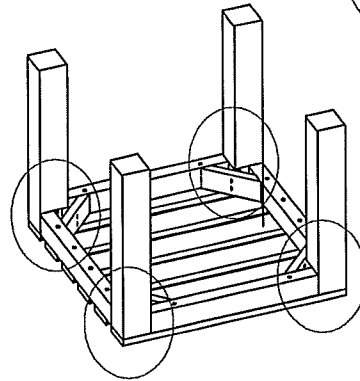

INSTRUCTION FOR USE

STOOL Style # 575

Lipper International Inc

235 Washington Street
Wallingford, CT 06492
Telephone: (800) 243-3129, or (203) 289-8588

HARDWARE LIST

(M6 x 45 mm) x 8 pcs

4 mm x 1 pc

"Hardware assembly package contains small parts; Adult assembly only"
"Power Tools Not Recommended"