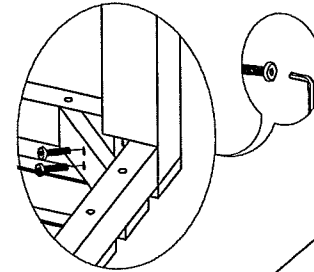

INSTRUCTION FOR USE

TABLE Style # 575

Lipper International Inc

235 Washington Street
Wallington, CT 06492
Telephone: (800) 243-3129, or (203) 289-8588

HARDWARE LIST

(M6 x 45 mm) x 8 pcs

4 mm x 1 pc

"Hardware assembly package contains small parts; Adult assembly only"
"Power Tools Not Recommended"

INSTRUCTION FOR USE

STOOL Style # 575

Lipper International Inc

235 Washington Street
Wallingford, CT 06492
Telephone: (800) 243-3129, or (203) 289-8588

HARDWARE LIST

(M6 x 45 mm) x 8 pcs

4 mm x 1 pc

"Hardware assembly package contains small parts; Adult assembly only"
"Power Tools Not Recommended"