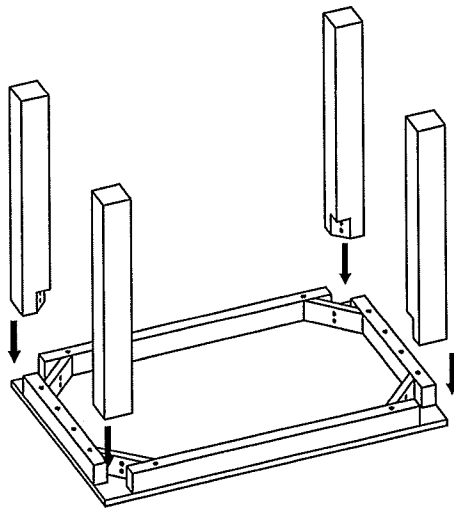

INSTRUCTION FOR USE

TABLE Style # 575

Lipper International Inc

235 Washington Street
Wallington, CT 06492
Telephone: (800) 243-3129, or (203) 289-8588

HARDWARE LIST

(M6 x 45 mm) x 8 pcs

4 mm x 1 pc

"Hardware assembly package contains small parts; Adult assembly only"
"Power Tools Not Recommended"

INSTRUCTION FOR USE

STOOL Style # 575

Lipper International Inc

235 Washington Street
Wallingford, CT 06492
Telephone: (800) 243-3129, or (203) 289-8588

HARDWARE LIST

(M6 x 45 mm) x 8 pcs

4 mm x 1 pc

"Hardware assembly package contains small parts; Adult assembly only"
"Power Tools Not Recommended"